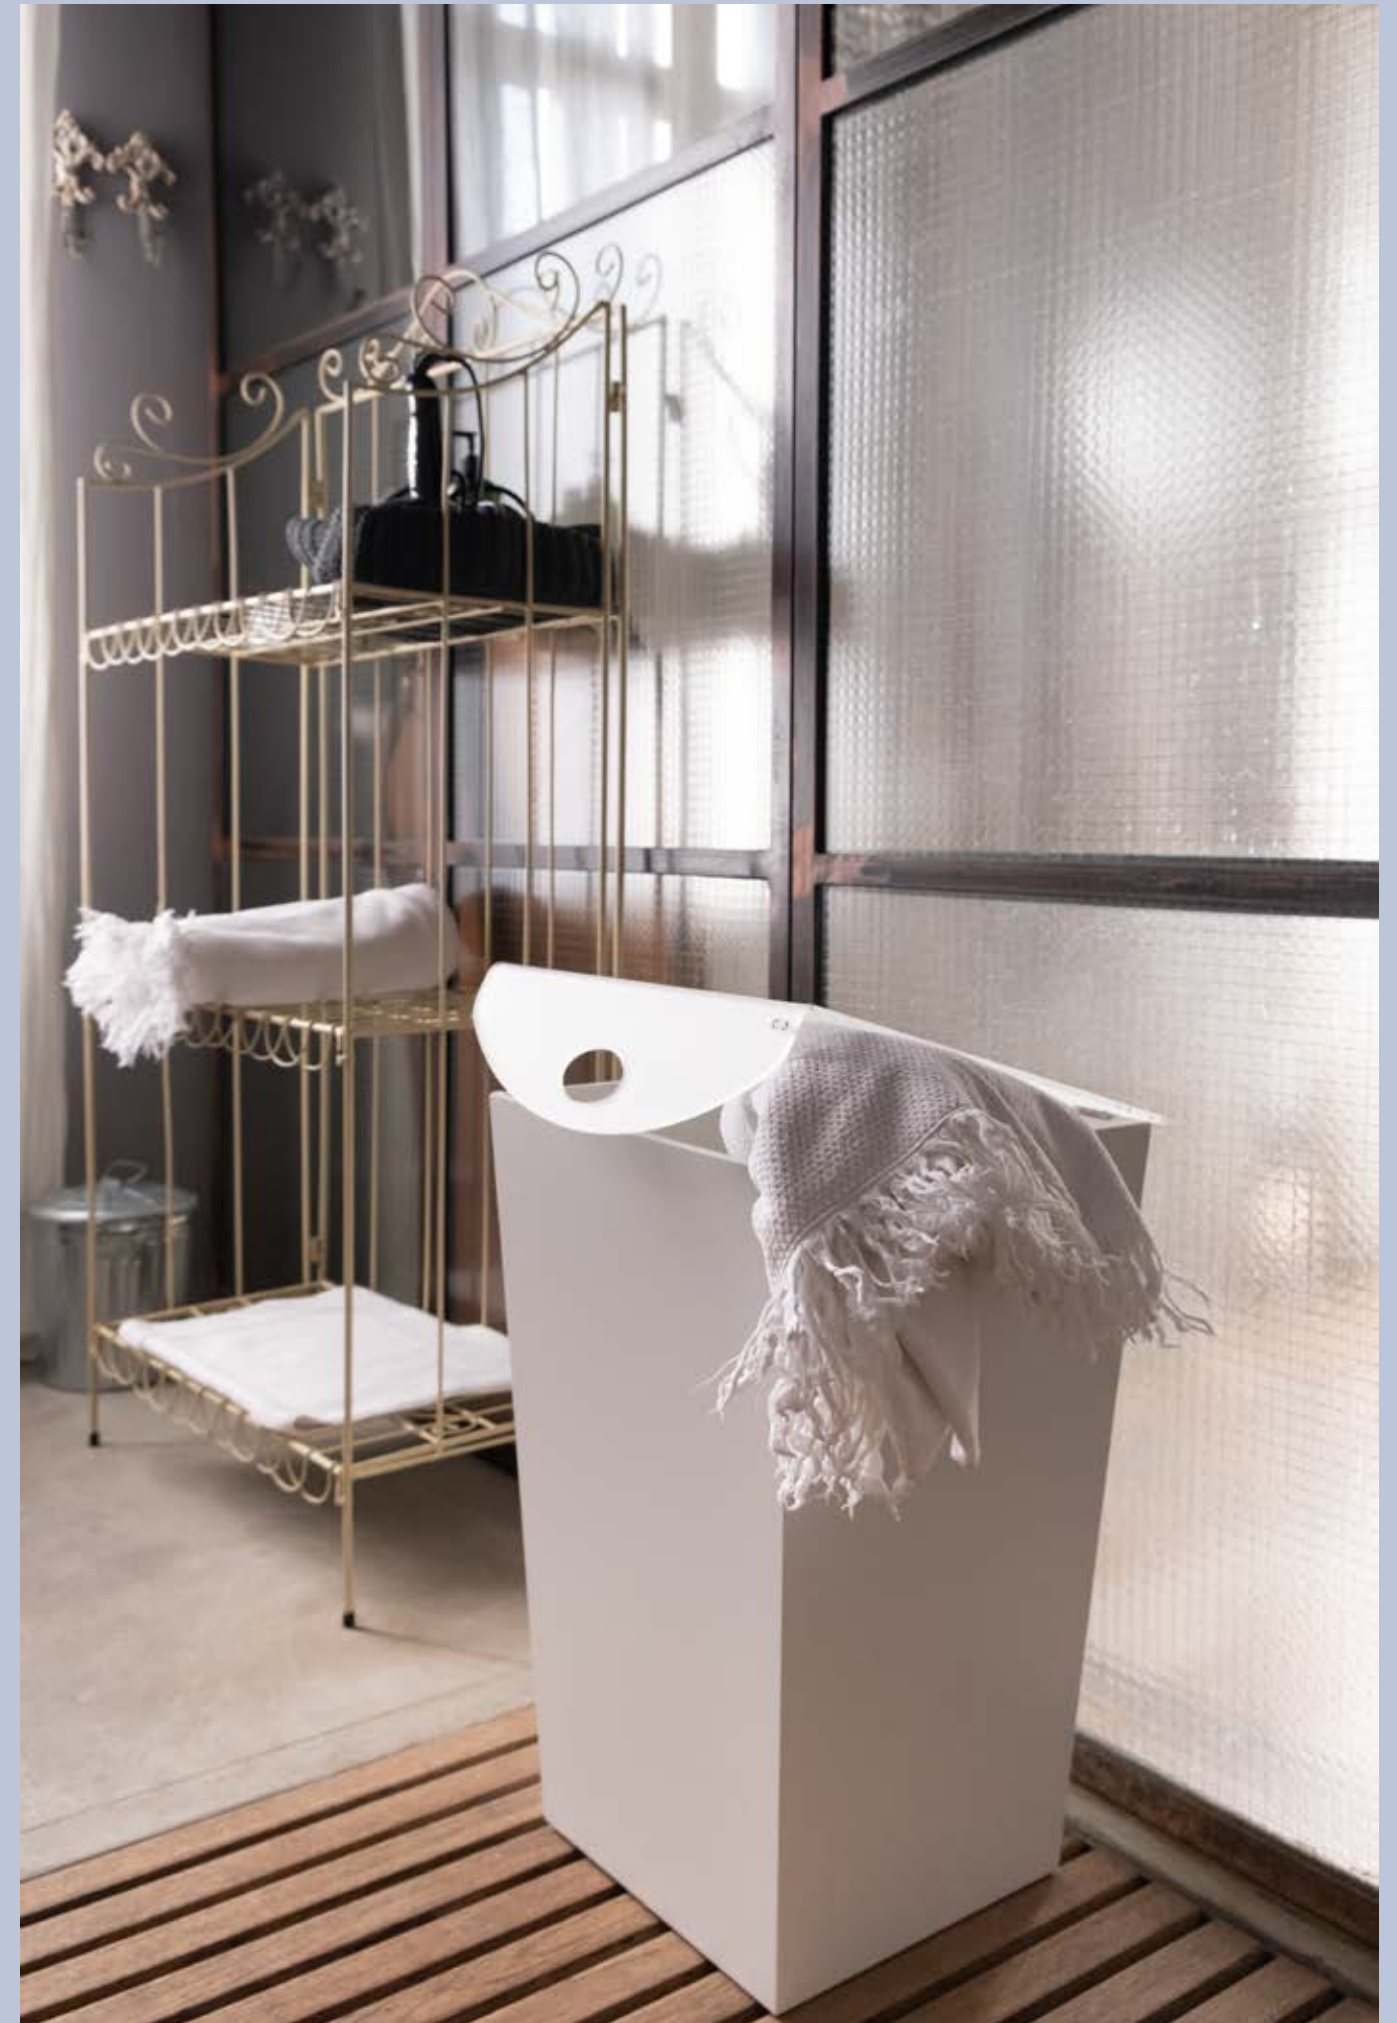

LAUNDRY

Brugiatelli Design